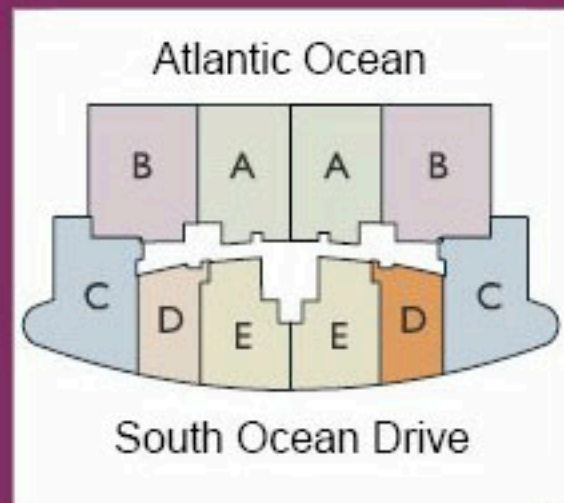

Unit C

2 Bedrooms, 2 Baths

1,782 sq ft 165.6 m²

457 sq ft balcony 42.5 m²

2,239 total sq ft 208.1 m²

Unit D

1 Bedroom with Den, 1 Bath
 1,086 sq ft 100.9 m²
 195 sq ft balcony 18.1 m²

1,281 total sq ft 119.0 m²

Unit B

2 Bedrooms w/Den, 3 1/2 Baths
 2,078 sq ft 193.0 m2
 464 sq ft balcony 43.1 m2

 2,542 total sq ft 236.1 m2