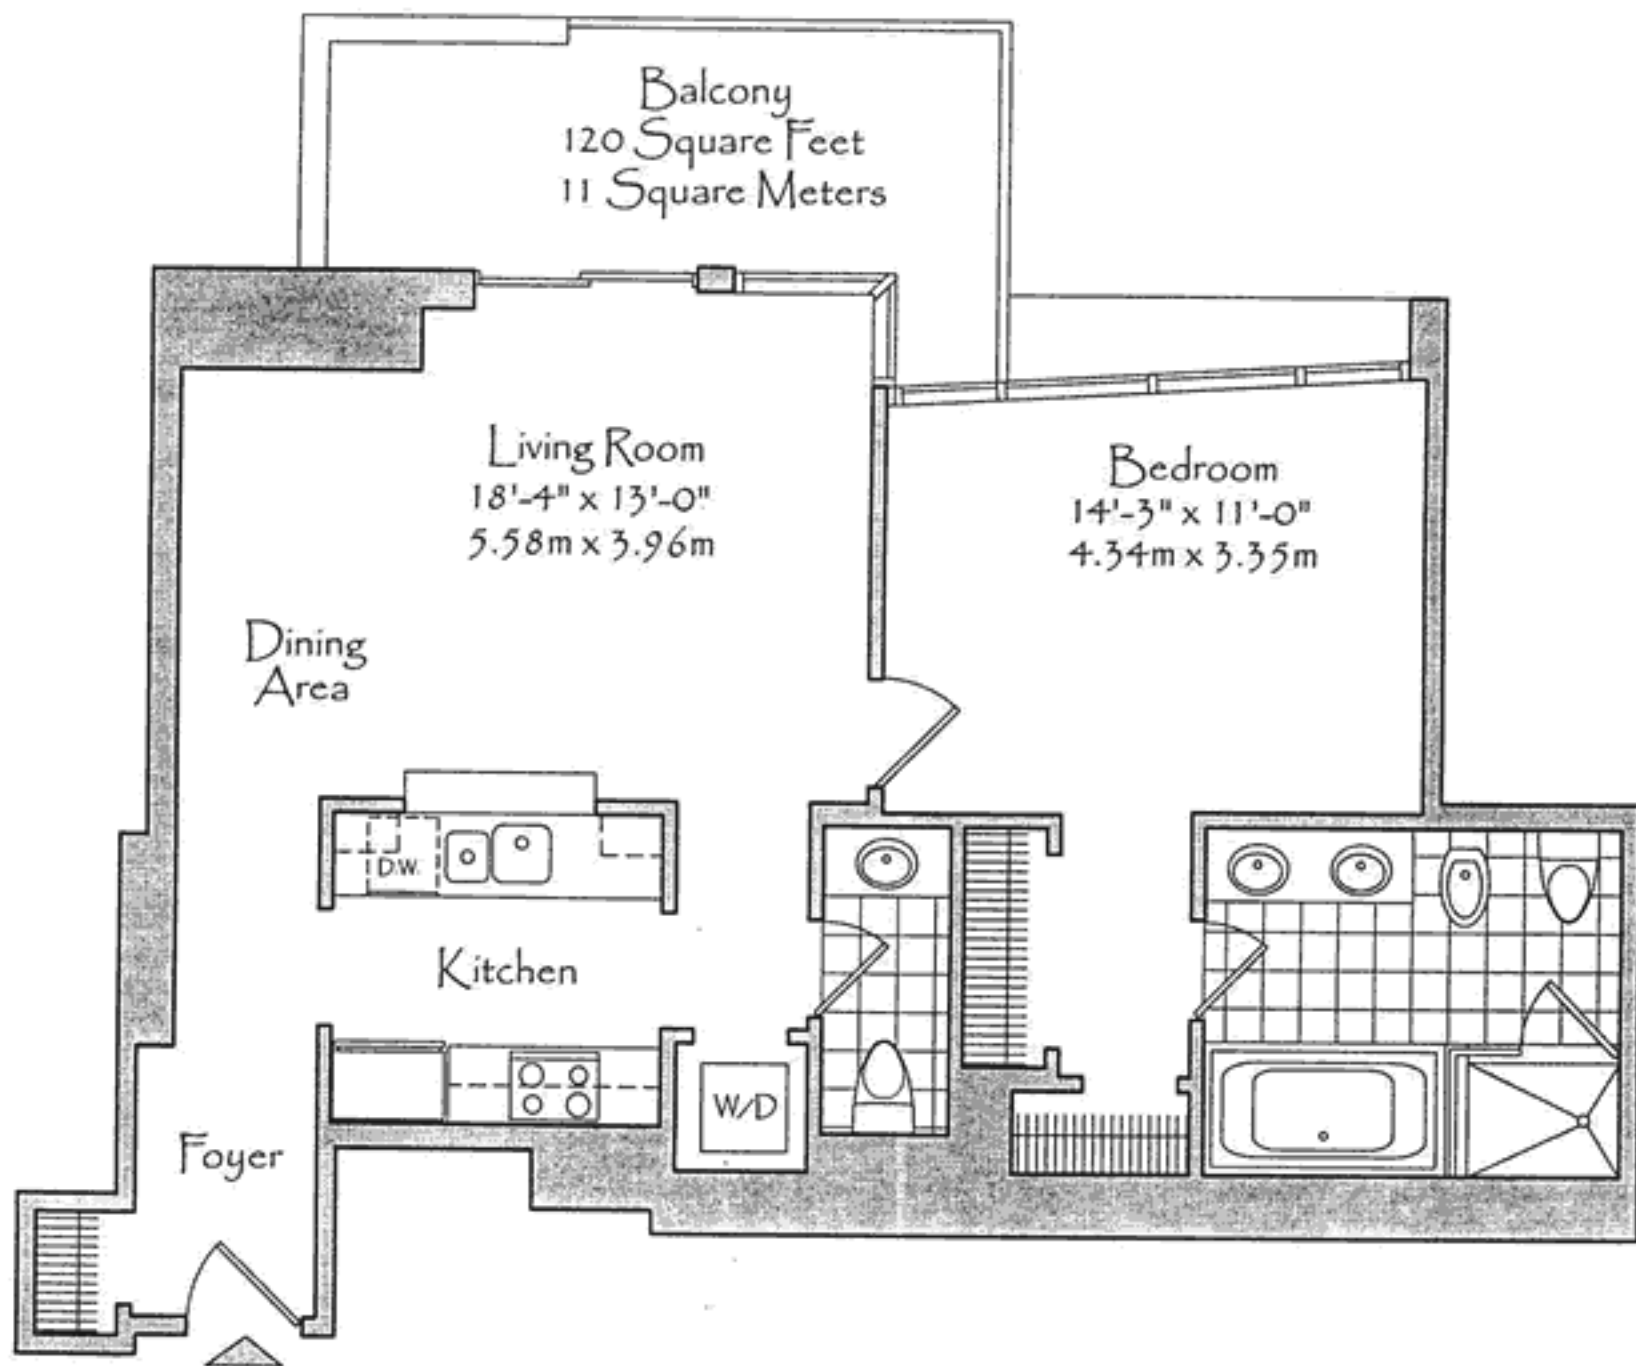

THE SETAI

Residence 02

Floors 22-37
2 Bedrooms, 2 Baths
Balcony
1,325 Square Feet
123.09 Square Meters

THE SETAI

Residence 03

Floors 17-38
1 Bedroom, 1 Bath,
Powder Room, Balcony
847 Square Feet
78.68 Square Meters

Residence 04

Floors 22-38
2 Bedrooms, 2 Baths,
Balcony
1,237 Square Feet
114.91 Square Meters

THE SETAI

Residence 05

Floors 17-38
1 Bedroom, 1 Bath
Powder Room, Balcony
899 Square Feet
83.51 Square
Meters

THE SETAI

Residence 06

Floors 17-38
2 Bedrooms, 2 Baths
Balcony
1,405 Square Feet
130.52 Square Meters

*Balcony dimensions vary from floor to floor from 150 Square Feet to 164 Square Feet

THE SETAI

Residence 07

121.88 Square Meters