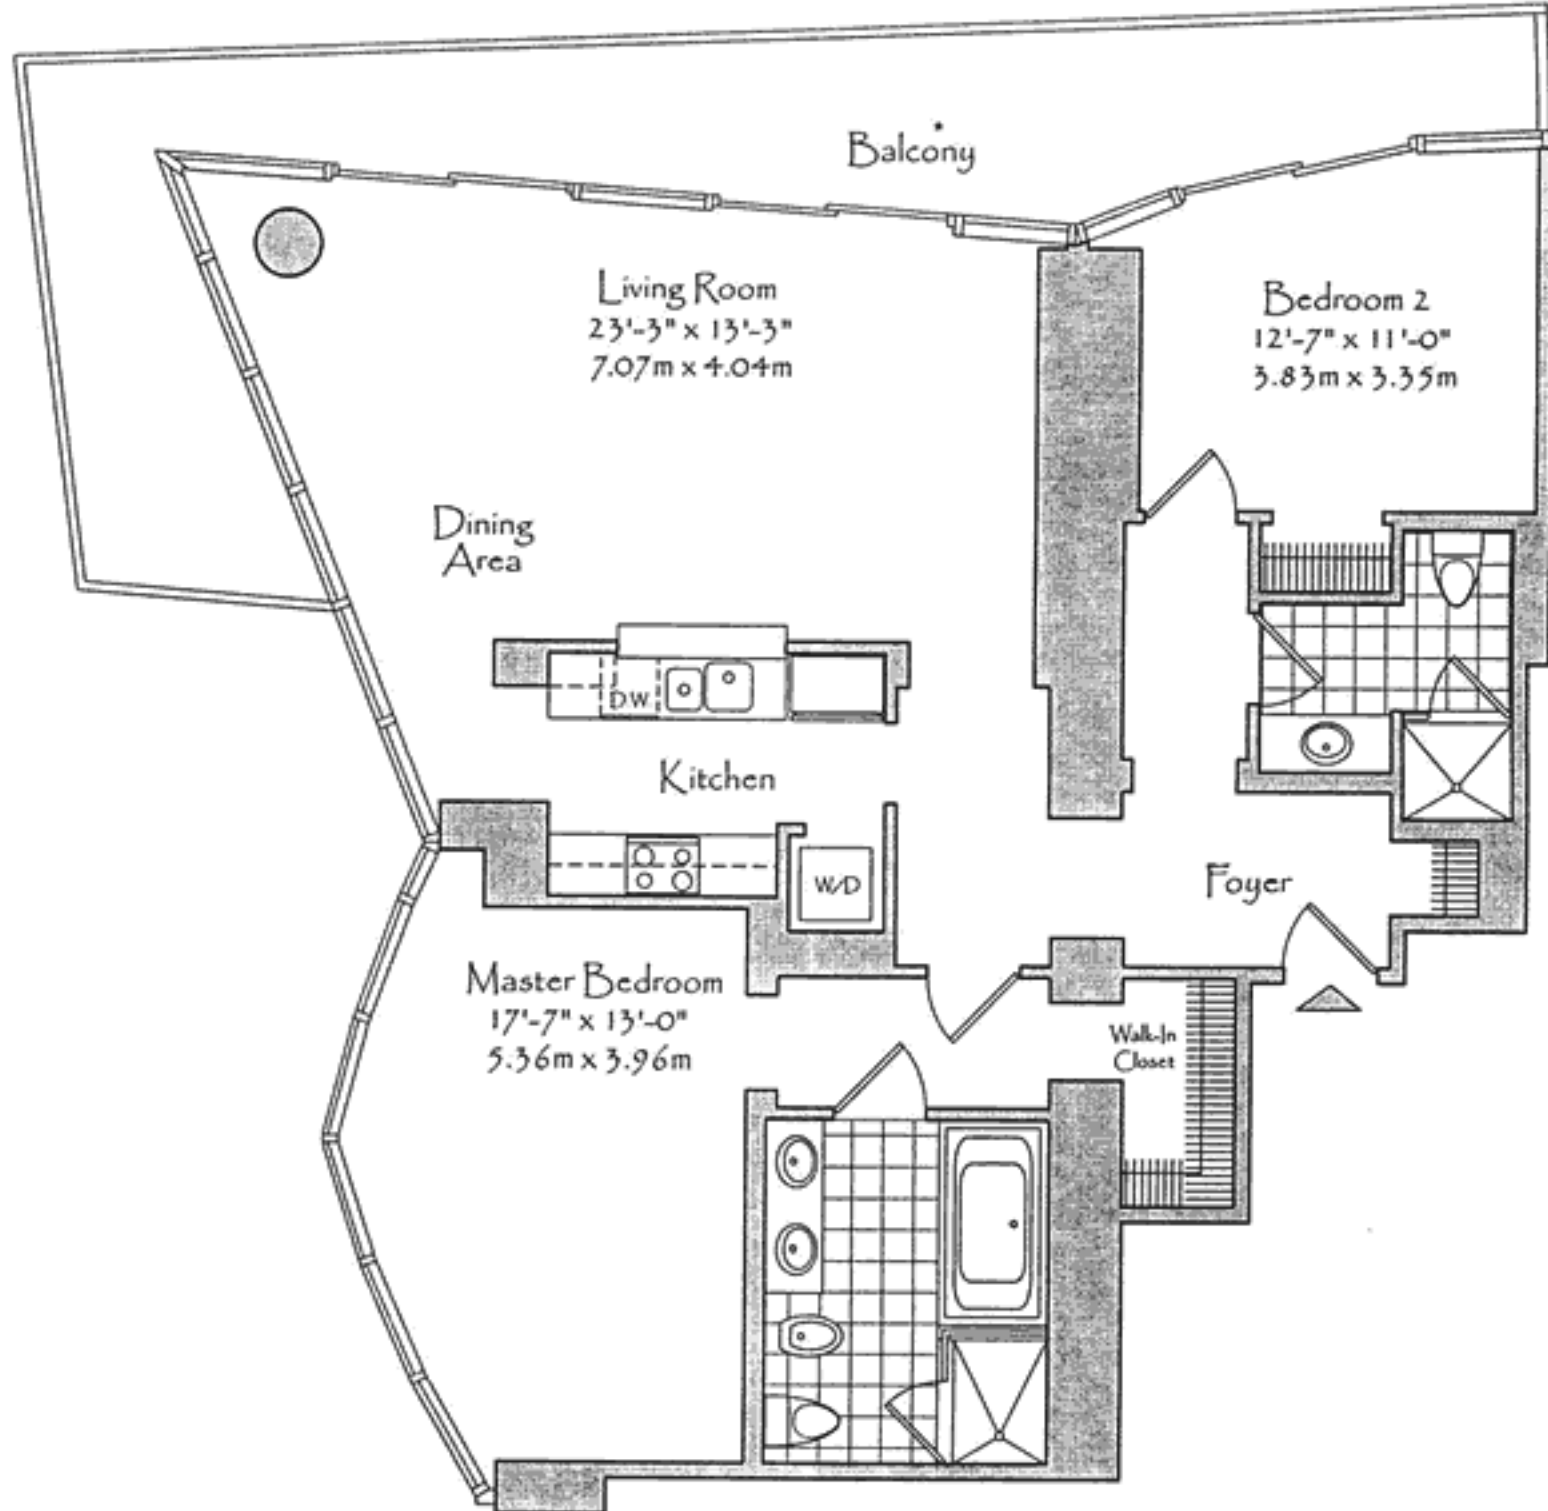

THE SETAI

Residence 08

Floors 20-38

2 Bedrooms, 2 Baths, Balcony

1,408 Square Feet

130.80 Square Meters