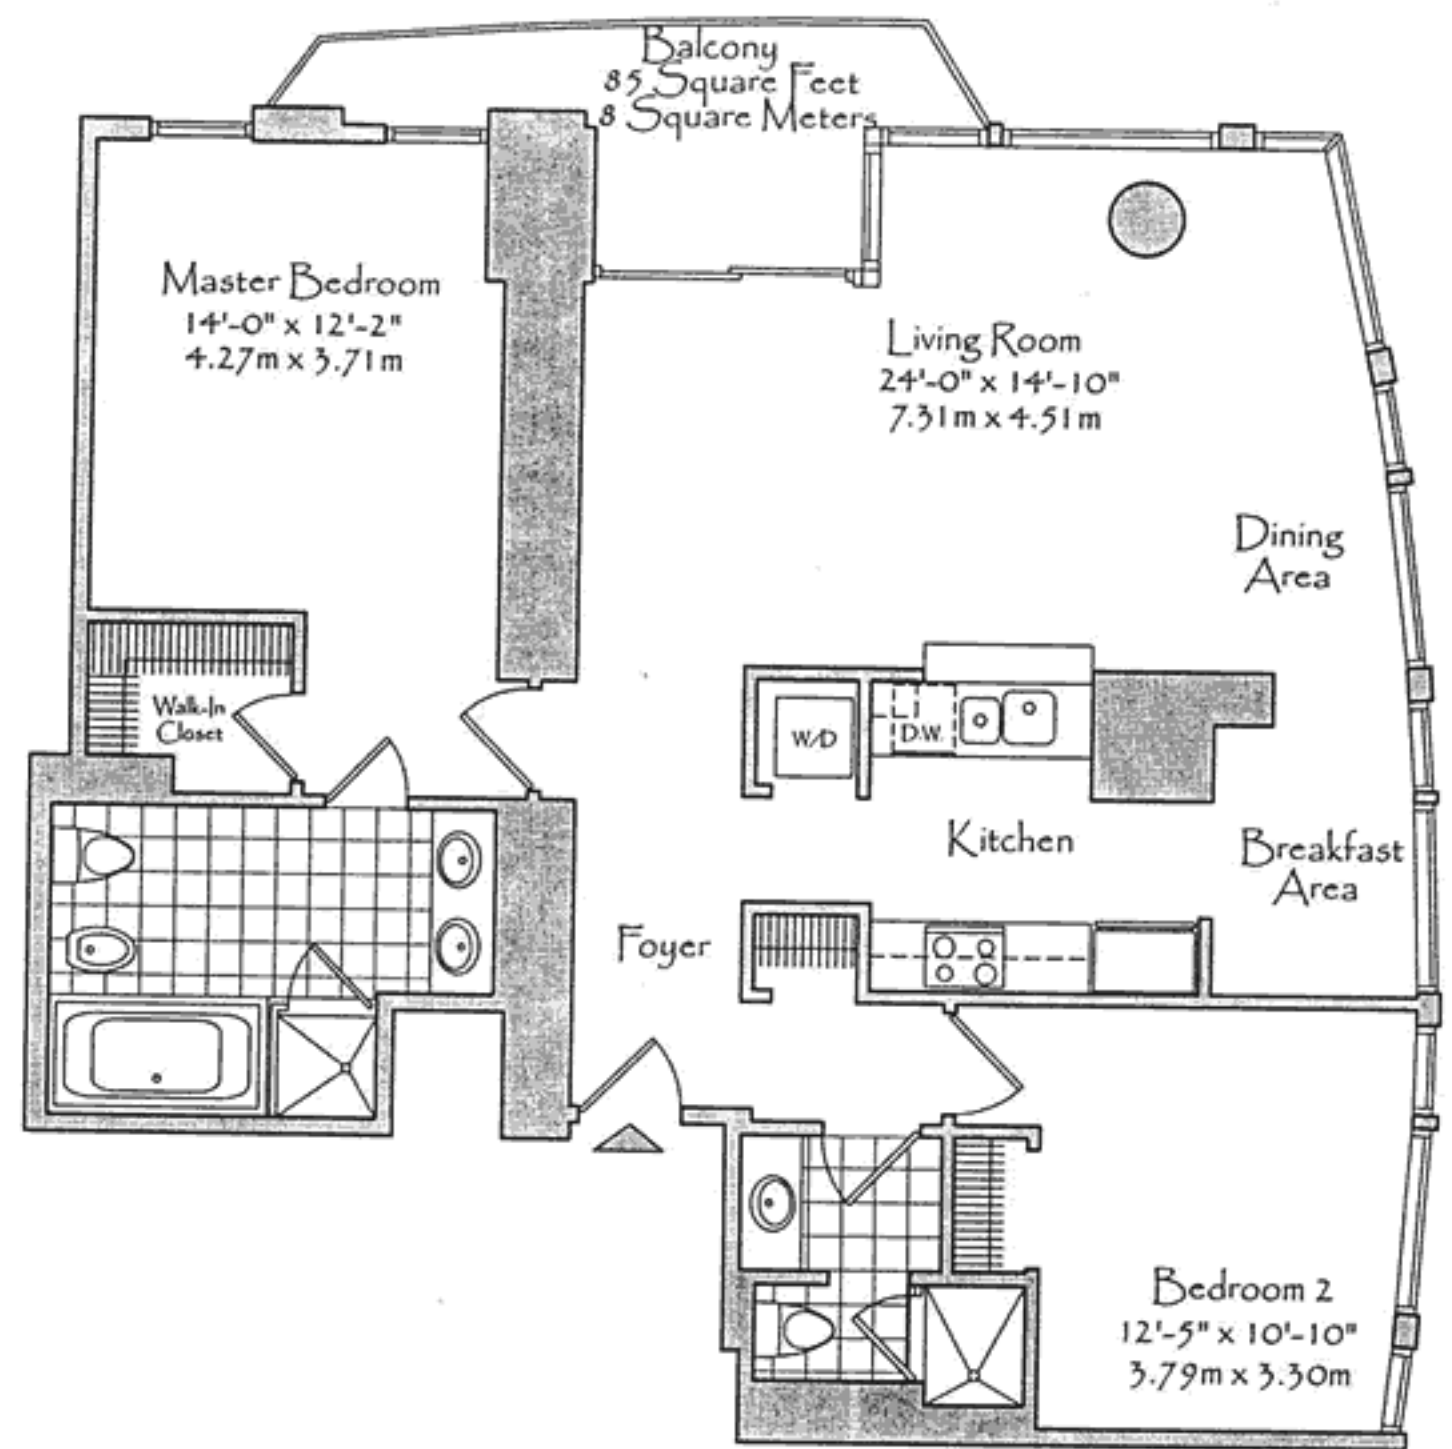

THE SETAI

Residence 02

Floors 22-37
2 Bedrooms, 2 Baths
Balcony
1,325 Square Feet
123.09 Square Meters

THE SETAI

Residence 03

Floors 17-38
1 Bedroom, 1 Bath,
Powder Room, Balcony
847 Square Feet
78.68 Square Meters

Residence 04

Floors 22-38
2 Bedrooms, 2 Baths,
Balcony
1,237 Square Feet
114.91 Square Meters

THE SETAI

Residence 05

Floors 17-38
1 Bedroom, 1 Bath
Powder Room, Balcony
899 Square Feet
83.51 Square
Meters

THE SETAI

Residence 06

Floors 17-38
2 Bedrooms, 2 Baths
Balcony
1,405 Square Feet
130.52 Square Meters

*Balcony dimensions vary from floor to floor from 150 Square Feet to 164 Square Feet

THE SETAI

Residence 07

121.88 Square Meters