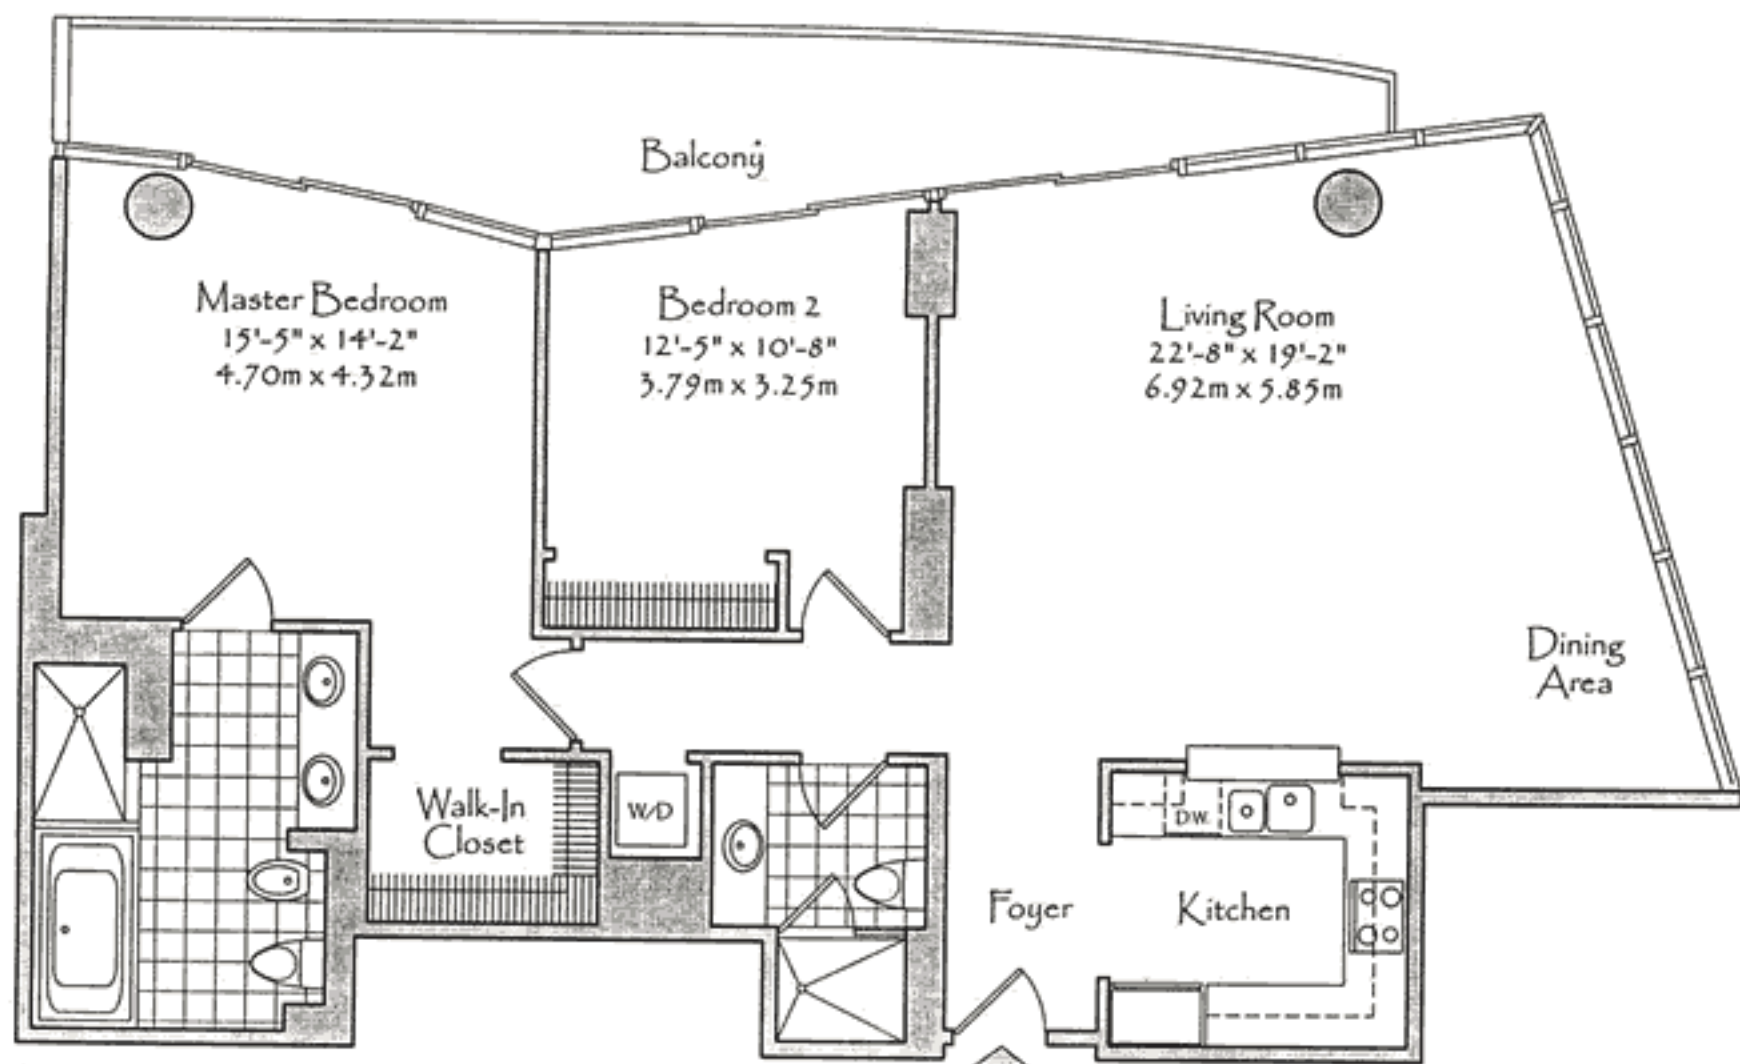

THE SETAI

Residence 02

Floors 22-37
2 Bedrooms, 2 Baths
Balcony
1,325 Square Feet
123.09 Square Meters

THE SETAI

Residence 03

Floors 17-38
1 Bedroom, 1 Bath,
Powder Room, Balcony
847 Square Feet
78.68 Square Meters

Residence 04

Floors 22-38
2 Bedrooms, 2 Baths,
Balcony
1,237 Square Feet
114.91 Square Meters

THE SETAI

Residence 05

Floors 17-38
1 Bedroom, 1 Bath
Powder Room, Balcony
899 Square Feet
83.51 Square
Meters

THE SETAI

Residence 06

Floors 17-38
2 Bedrooms, 2 Baths
Balcony
1,405 Square Feet
130.52 Square Meters

*Balcony dimensions vary from floor to floor from 150 Square Feet to 164 Square Feet

THE SETAI

Residence 07

Floors 17-38

2 Bedrooms, 2 Baths

Wrap-Around Balcony

1,407 Square Feet

130.71 Square Meters

THE SETAI

Residence 08

Floors 20-38