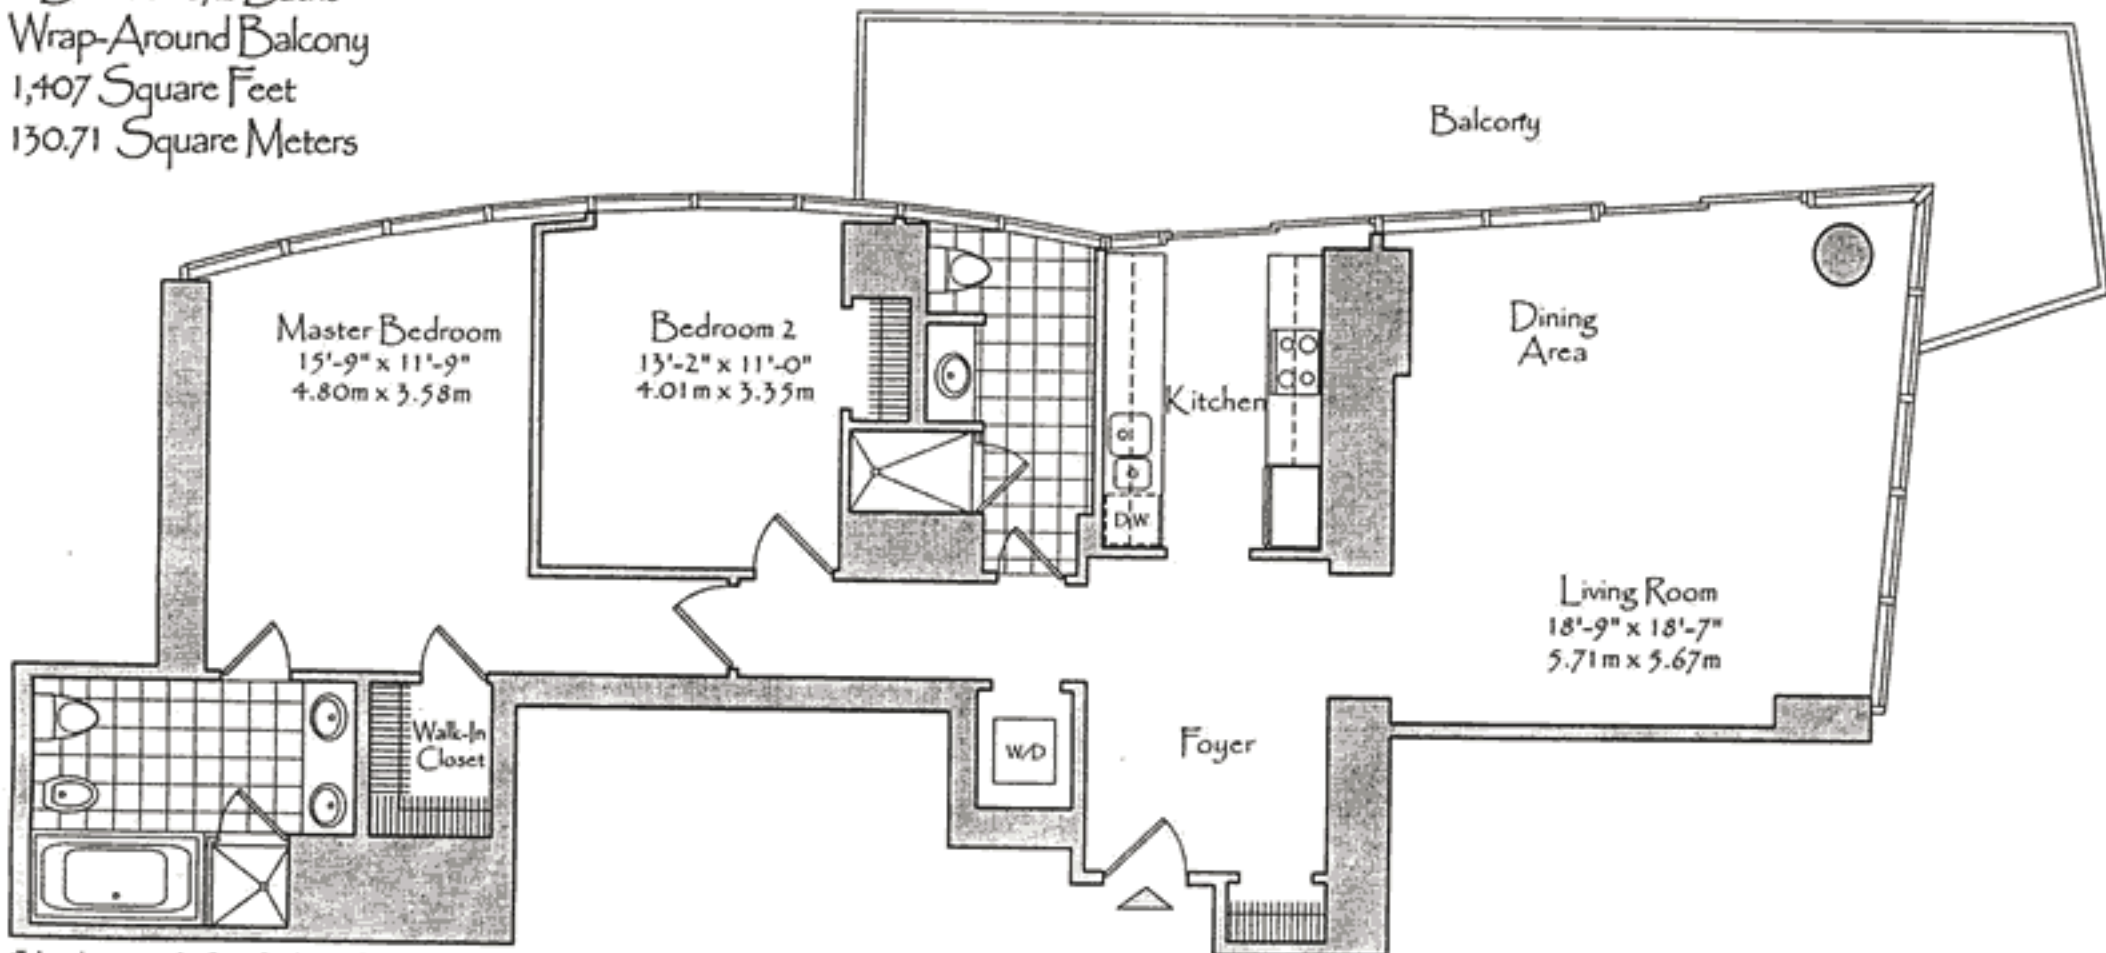

THE SETAI

Residence 06

Floors 17-38
2 Bedrooms, 2 Baths
Balcony
1,405 Square Feet
130.52 Square Meters

*Balcony dimensions vary from floor to floor from 150 Square Feet to 164 Square Feet

THE SETAI

Residence 07

Floors 17-38

2 Bedrooms, 2 Baths

Wrap-Around Balcony

1,407 Square Feet

130.71 Square Meters

THE SETAI

Residence 08

Floors 20-38

121.88 Square Meters