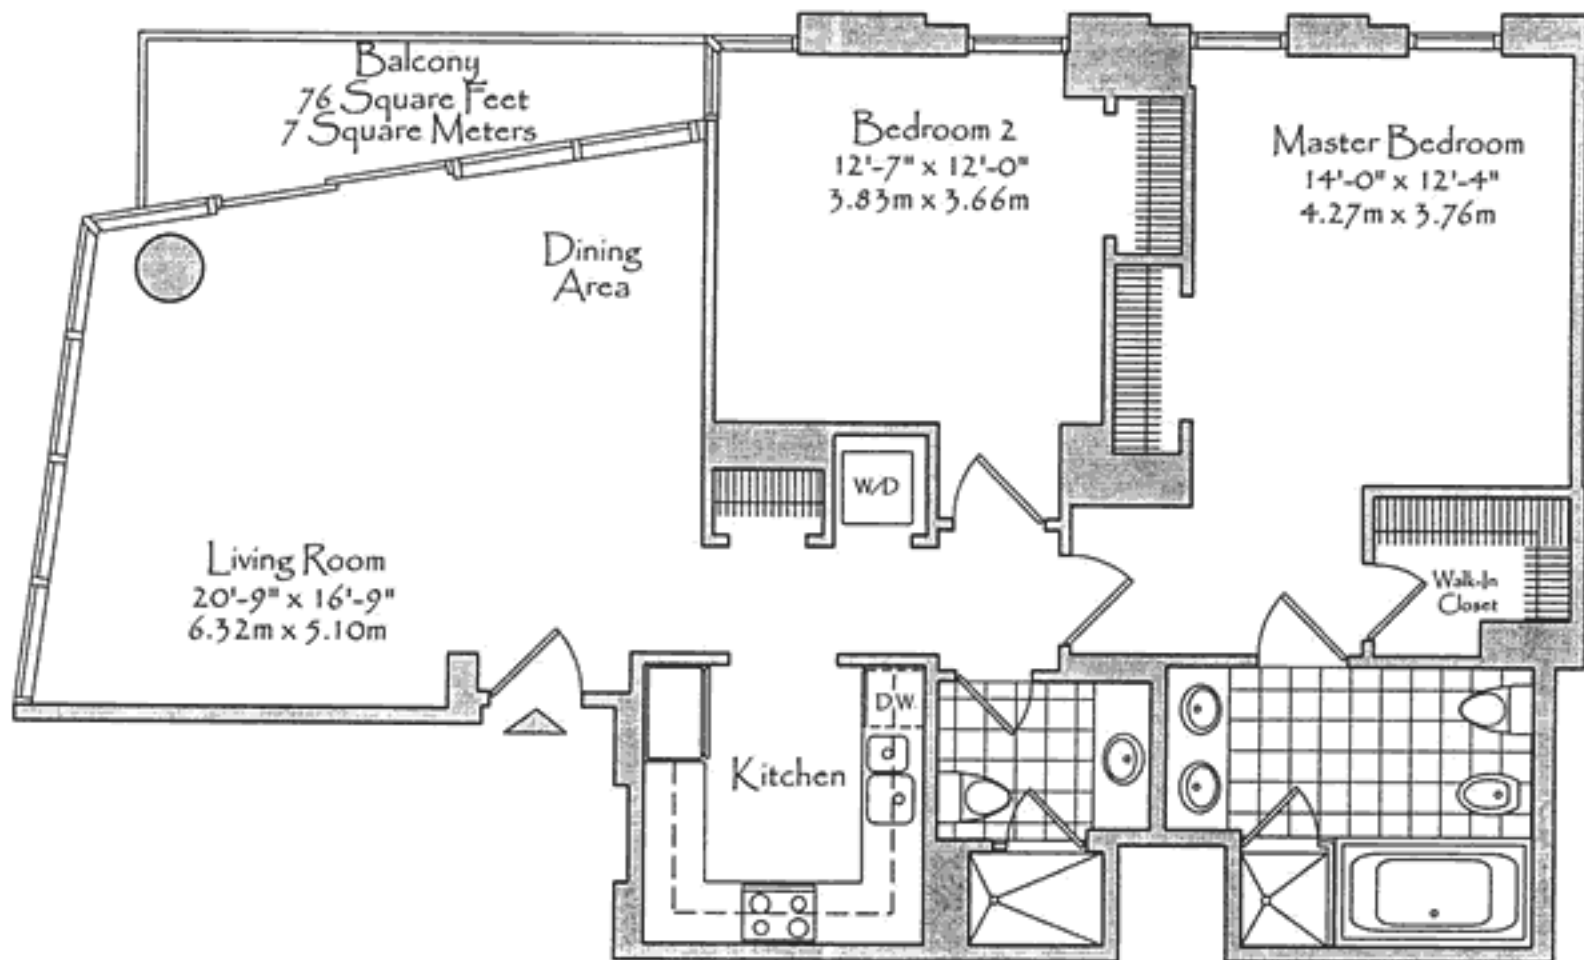

THE SETAI

Residence 02

Floors 22-37
2 Bedrooms, 2 Baths
Balcony
1,325 Square Feet
123.09 Square Meters

THE SETAI

Residence 03

Floors 17-38
1 Bedroom, 1 Bath,
Powder Room, Balcony
847 Square Feet
78.68 Square Meters

Residence 04

Floors 22-38
2 Bedrooms, 2 Baths,
Balcony
1,237 Square Feet
114.91 Square Meters

THE SETAI

Residence 05

Floors 17-38
1 Bedroom, 1 Bath
Powder Room, Balcony
899 Square Feet
83.51 Square
Meters

THE SETAI

Residence 06

Floors 17-38
2 Bedrooms, 2 Baths
Balcony
1,405 Square Feet
130.52 Square Meters

*Balcony dimensions vary from floor to floor from 150 Square Feet to 164 Square Feet

THE SETAI

Residence 07

121.88 Square Meters