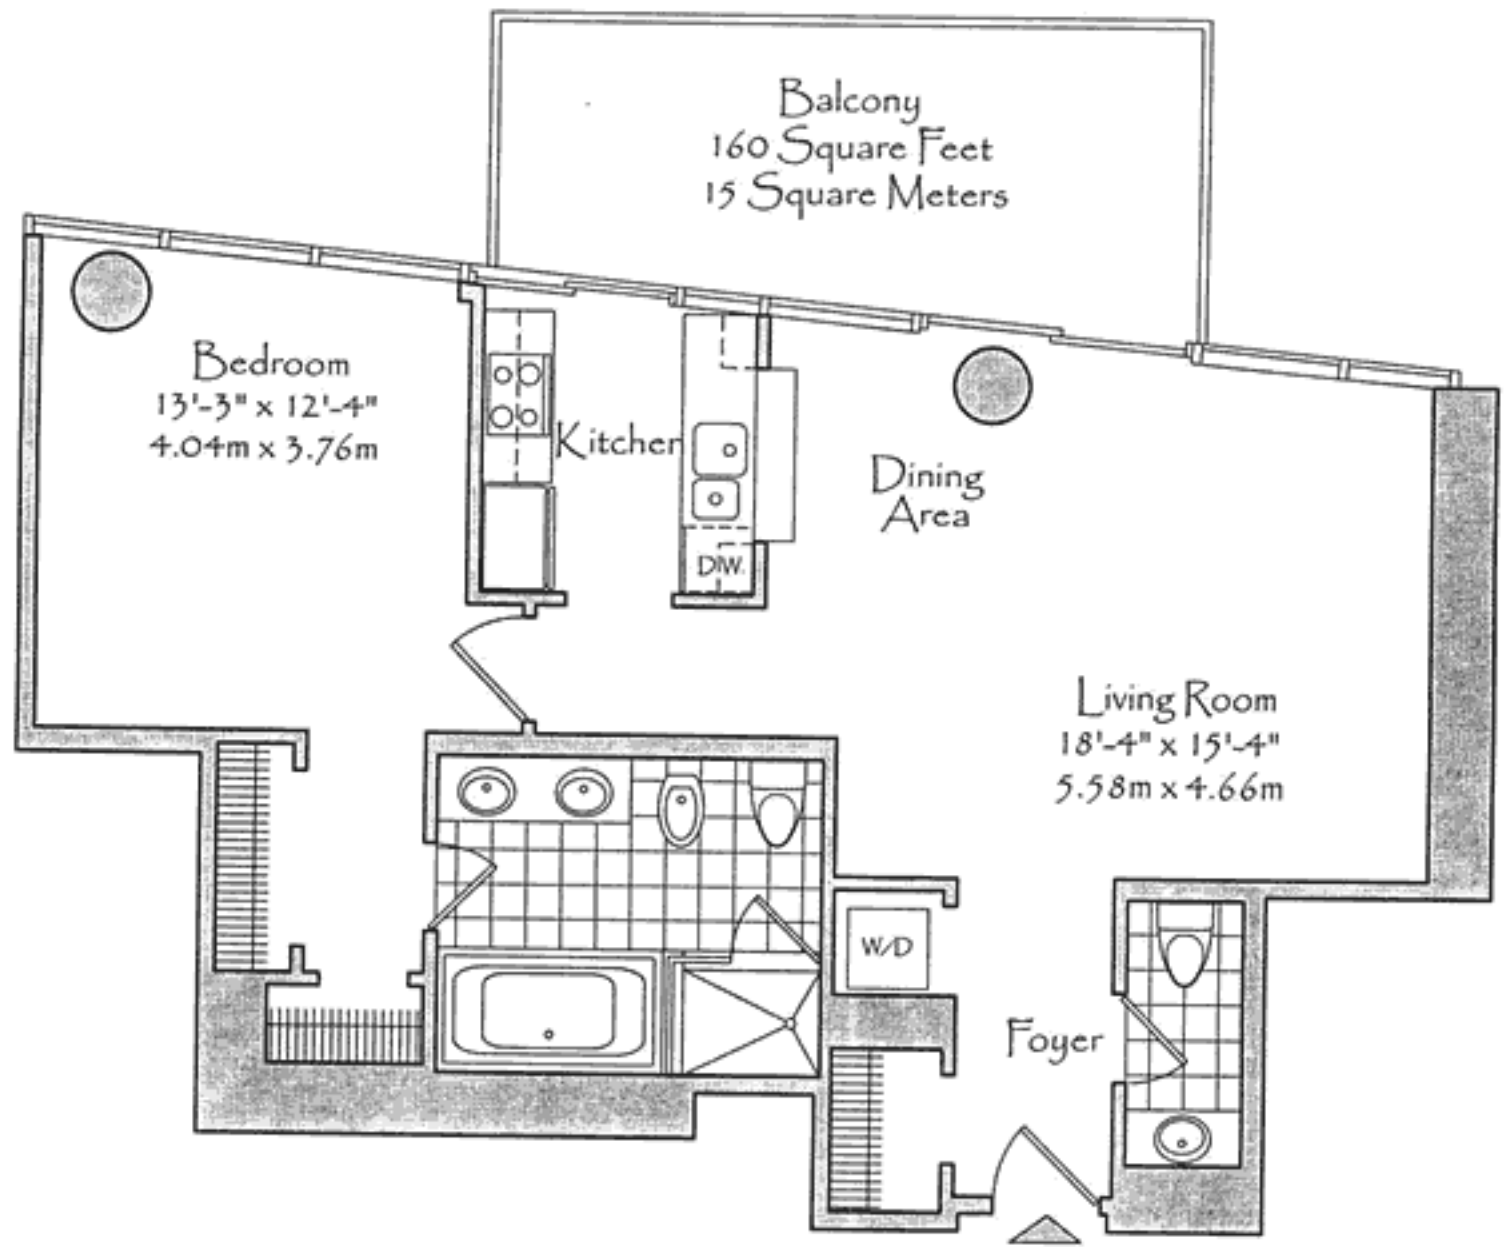

THE SETAI

Residence 02

Floors 22-37
2 Bedrooms, 2 Baths
Balcony
1,325 Square Feet
123.09 Square Meters

THE SETAI

Residence 03

Floors 17-38
1 Bedroom, 1 Bath,
Powder Room, Balcony
847 Square Feet
78.68 Square Meters

Residence 04

Floors 22-38
2 Bedrooms, 2 Baths,
Balcony
1,237 Square Feet
114.91 Square Meters

THE SETAI

Residence 05

Floors 17-38
1 Bedroom, 1 Bath
Powder Room, Balcony
899 Square Feet
83.51 Square
Meters

THE SETAI

Residence 06

Floors 17-38
2 Bedrooms, 2 Baths
Balcony
1,405 Square Feet
130.52 Square Meters

*Balcony dimensions vary from floor to floor from 150 Square Feet to 164 Square Feet

THE SETAI

Residence 07

121.88 Square Meters